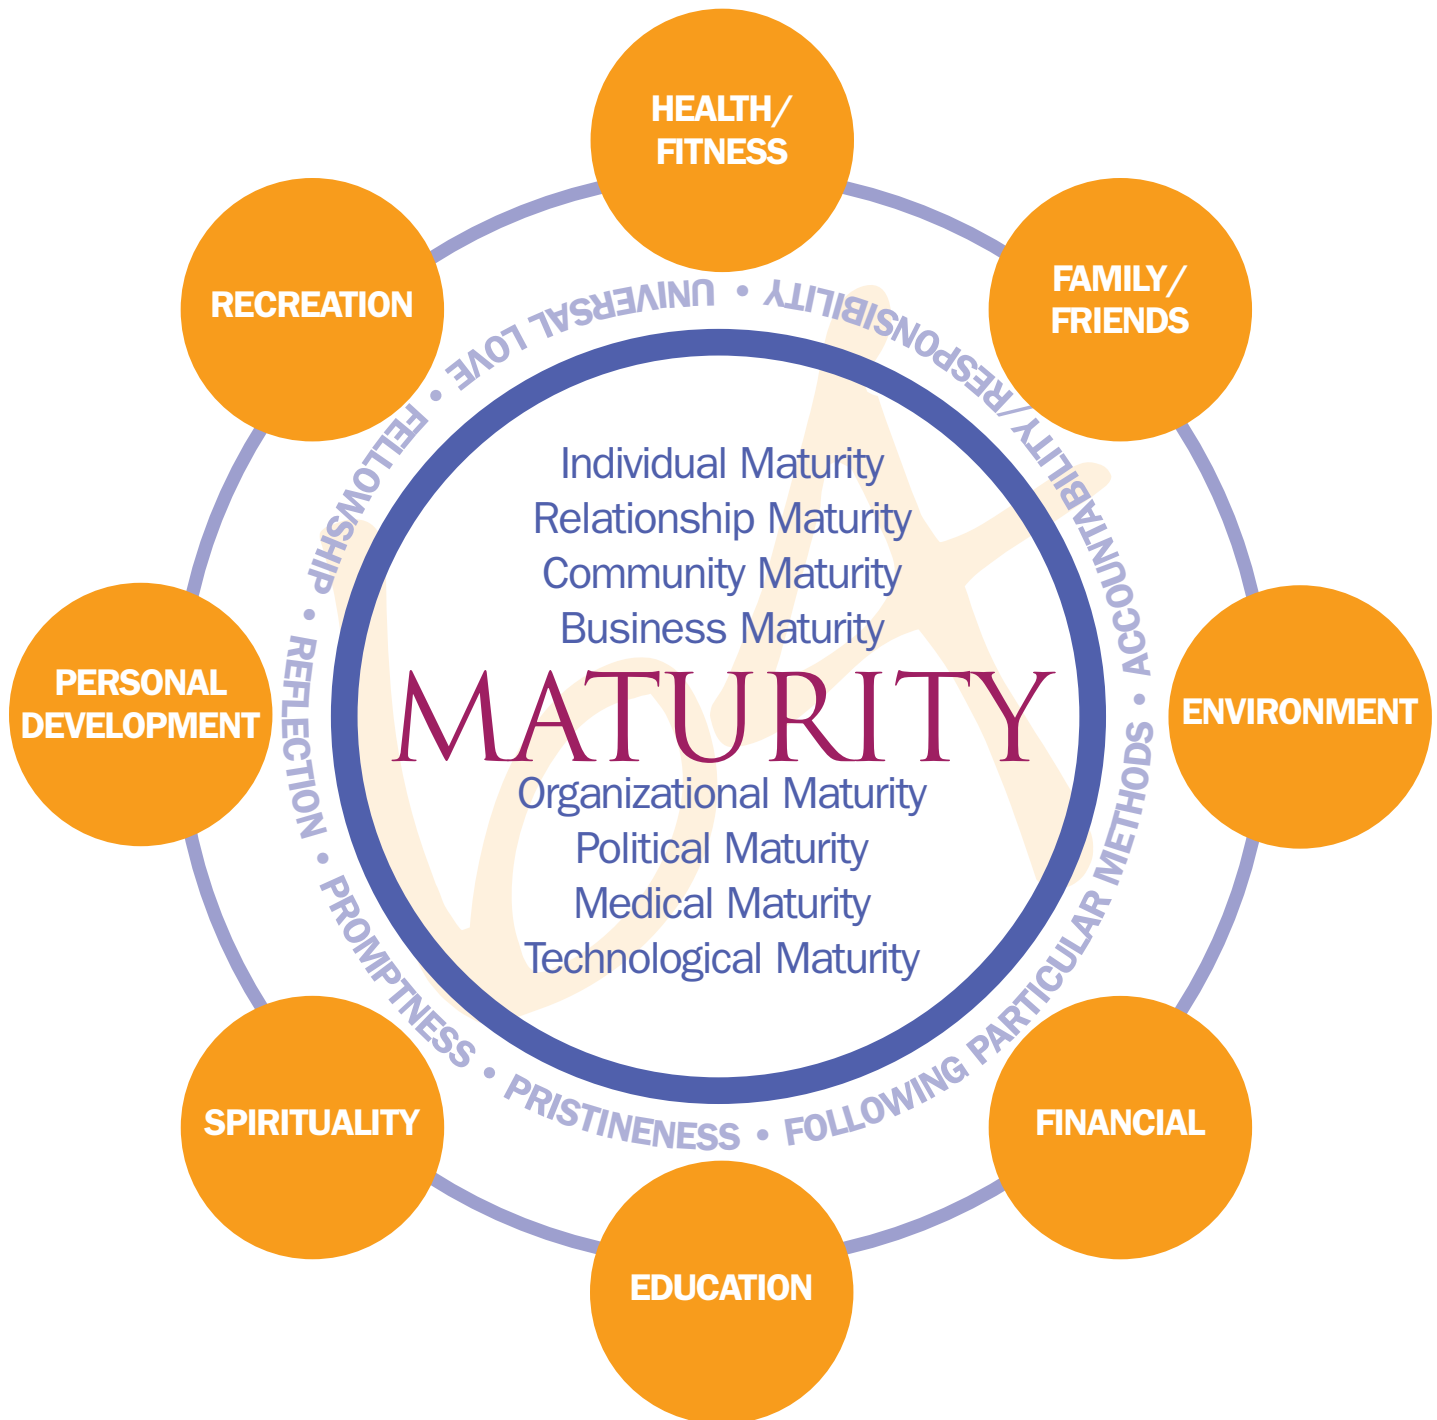

THE MATURE64™

LIVING LIFE 8 BY 8

WALDORF

COMING OUT OF THE SHADOW OF WHO YOU ARE —
INTO THE FULL SILHOUETTE OF WHO YOU WERE DESTINED TO BE

www.TheMATURE64.net

© 2009. All rights reserved. Nathaniel J. Williams.